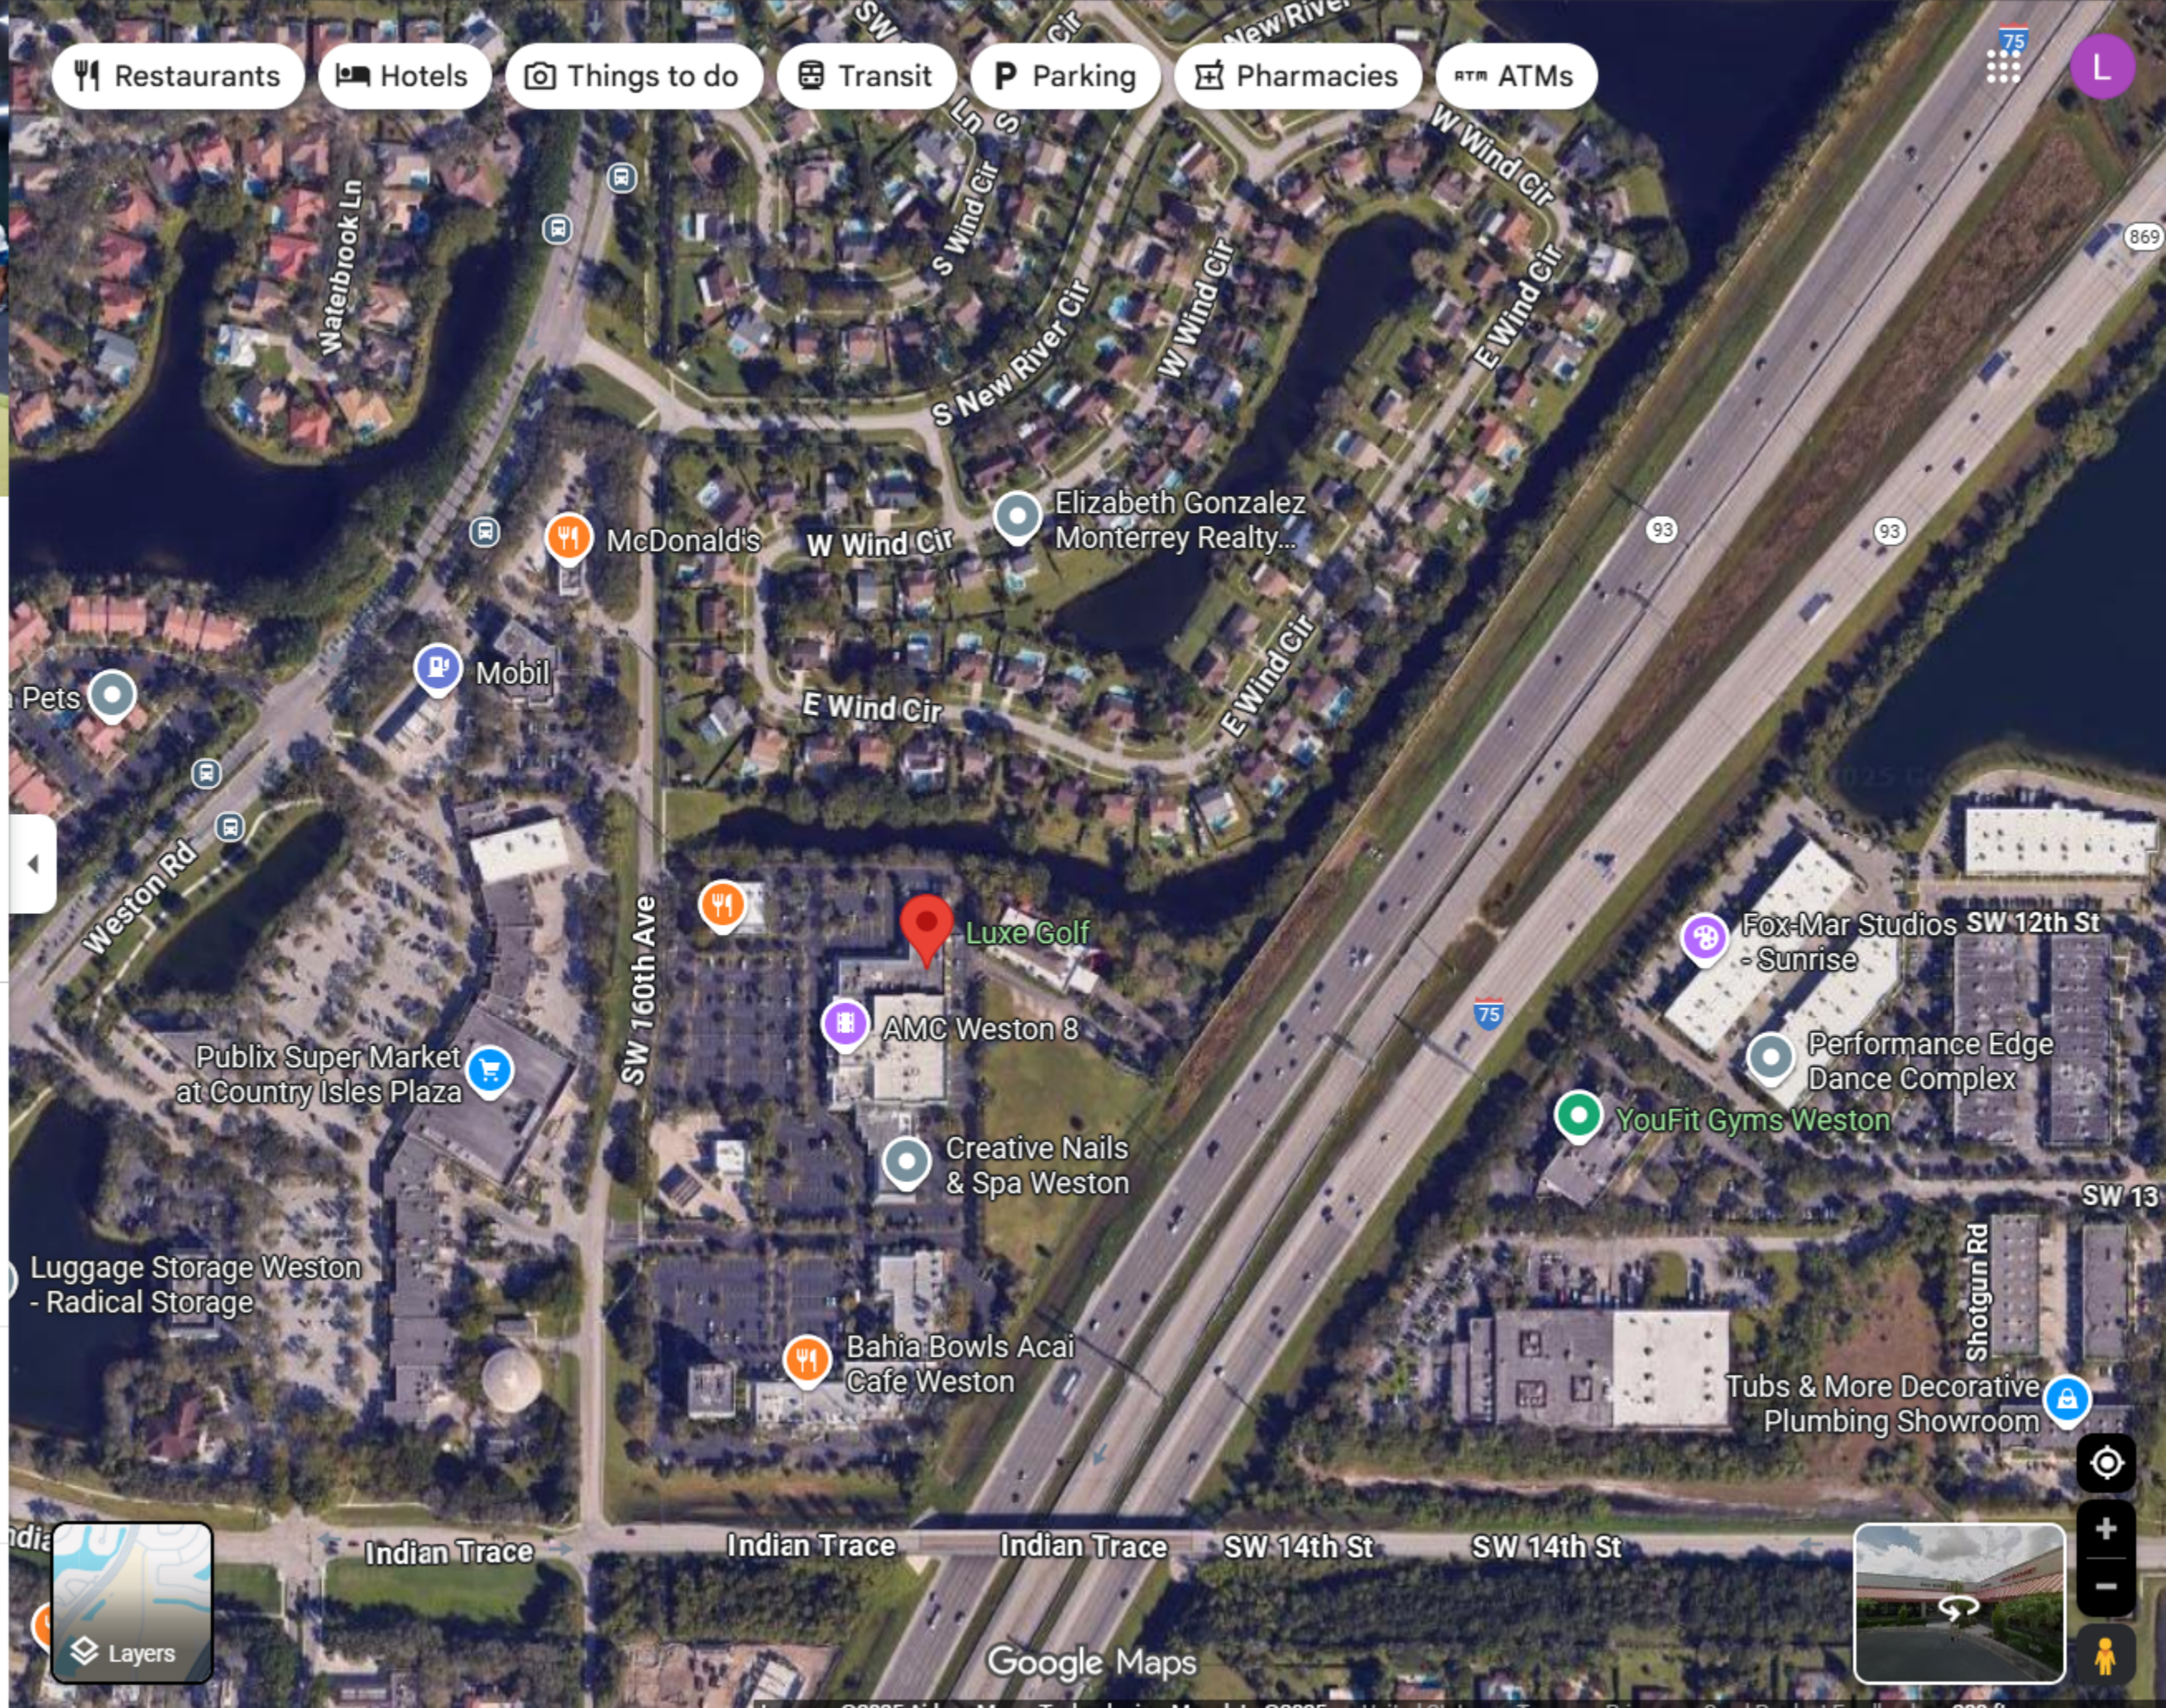

- Restaurants
- Hotels
- Things to do
- Transit
- Parking
- Pharmacies
- ATMs

Google Maps